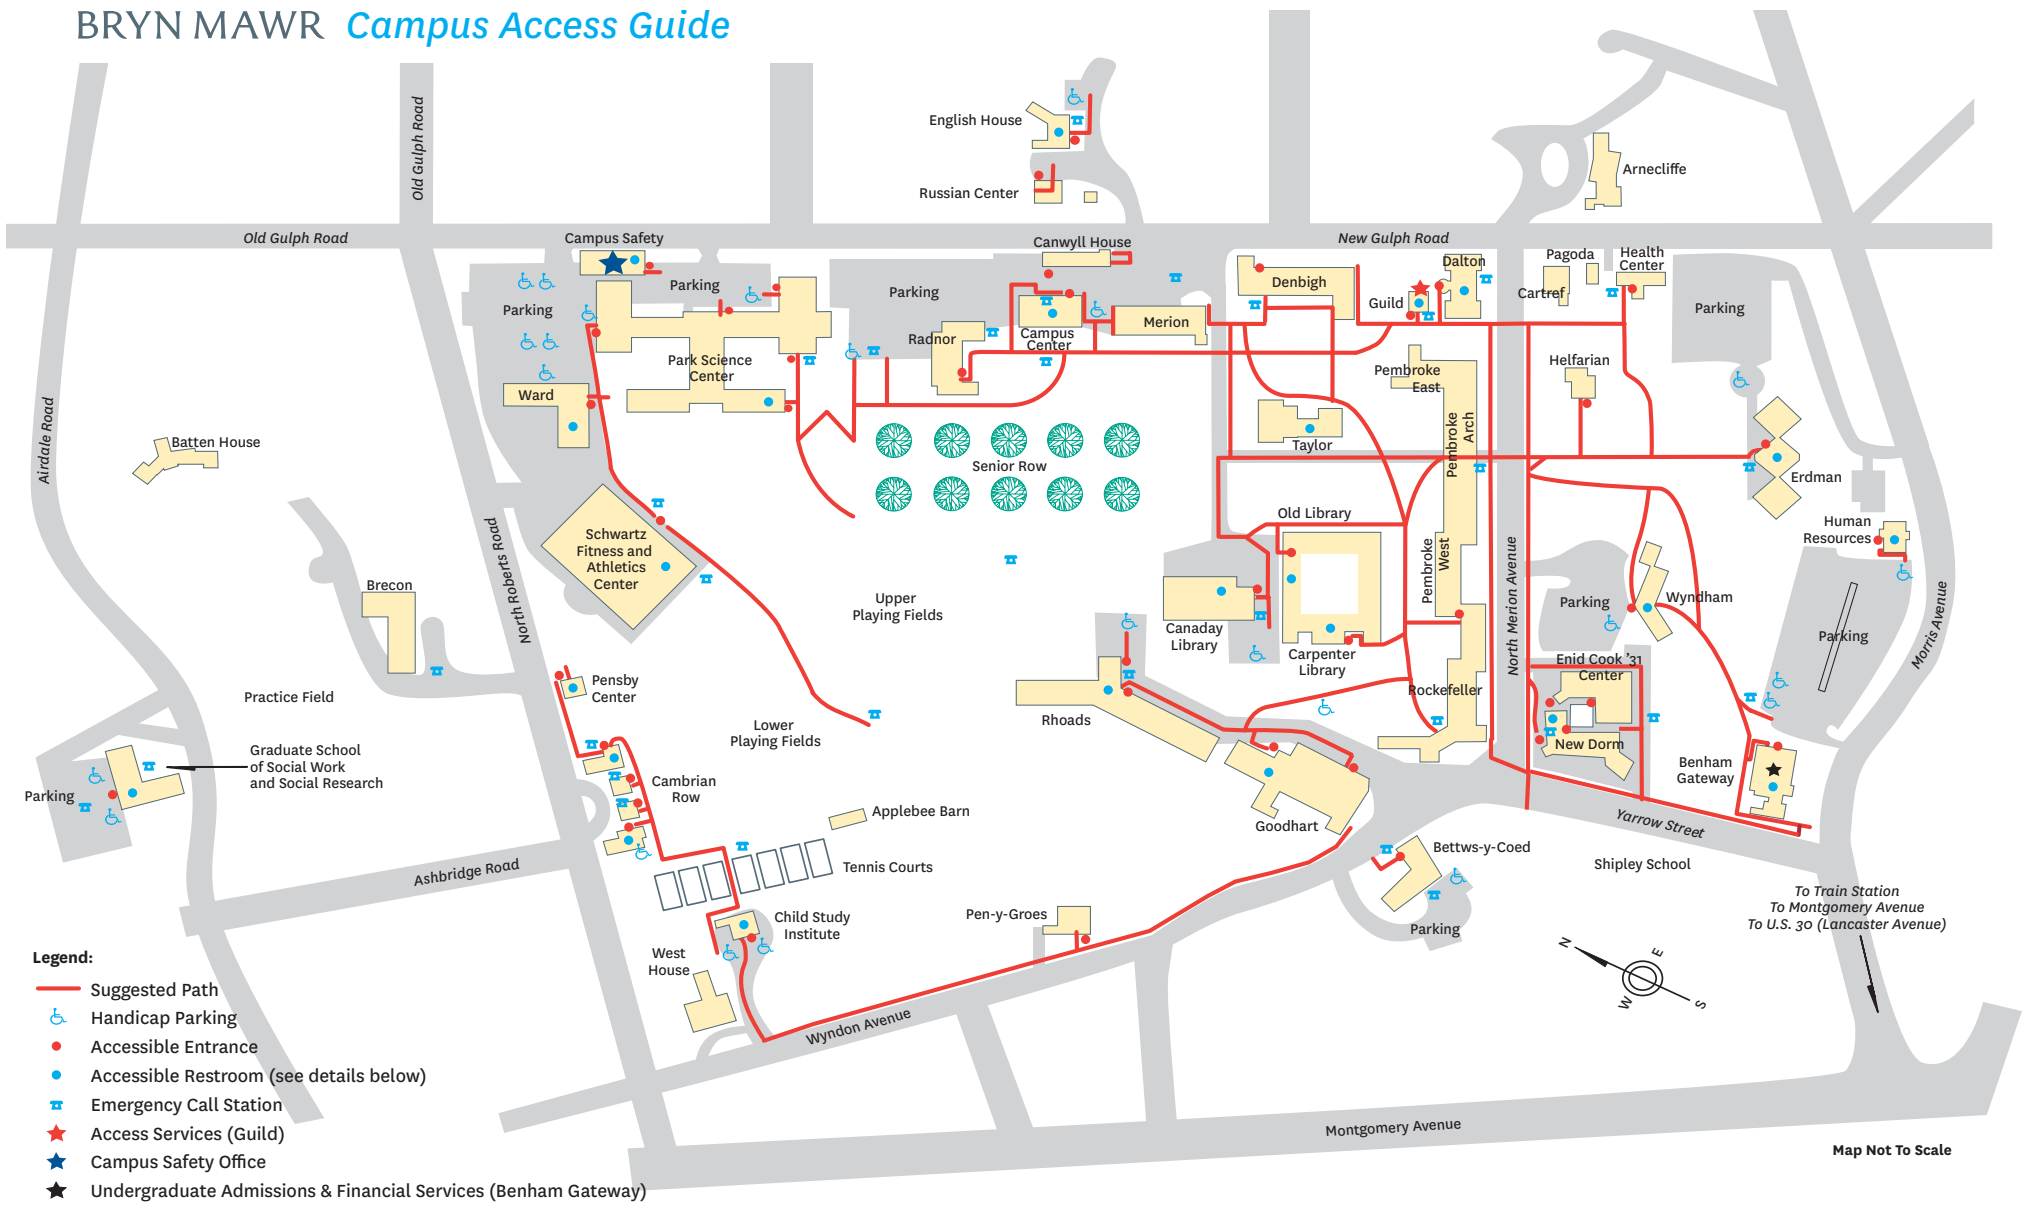

BRYN MAWR *Campus Access Guide*

Accessible Restrooms:

Cambrian Row 215	2nd Floor
Cambrian Row 217-219.....	1st Floor
Campus Center	Ground and 1st Floor
Campus Safety	1st Floor
Canaday	A Floor, 3rd floor
Carpenter Library	Basement Level
Child Study Institute	1st Floor
Old Library	1st Floor

Collier Library.....	3rd floor
Dalton	All Floors
English House	1st Floor
Erdman.....	200 Level by Dining Hall Entrance
Gateway	All Floors
Goodhart	1st Floor, Benham lobby
GSSWSR.....	All Floors
Guild	Ground Floor
Human Resources	1st Floor

New Dorm Dining Hall.....	1st Floor
Park Science	All Floors
Pensby.....	1st Floor
Rhoads Dining Hall	1st Floor, 2nd Floor Adjacent to Dining Hall
Schwartz Gym.....	1st Floor Lobby, All Locker Rooms
Taylor	2nd Floor
Ward	1st Floor
Wyndham	1st Floor